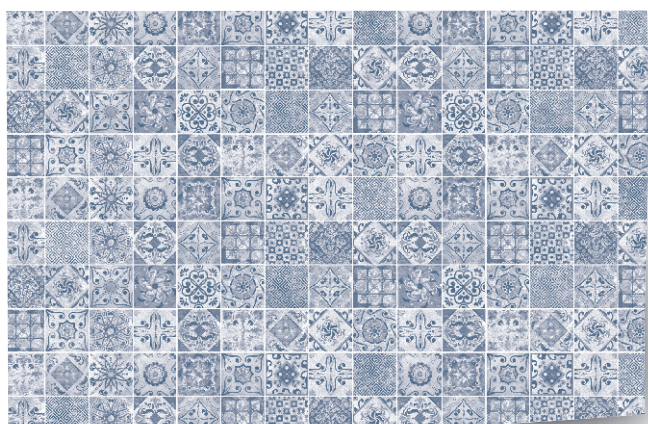

Coprimacchia 100x150 – 150DE.....(codice colore)