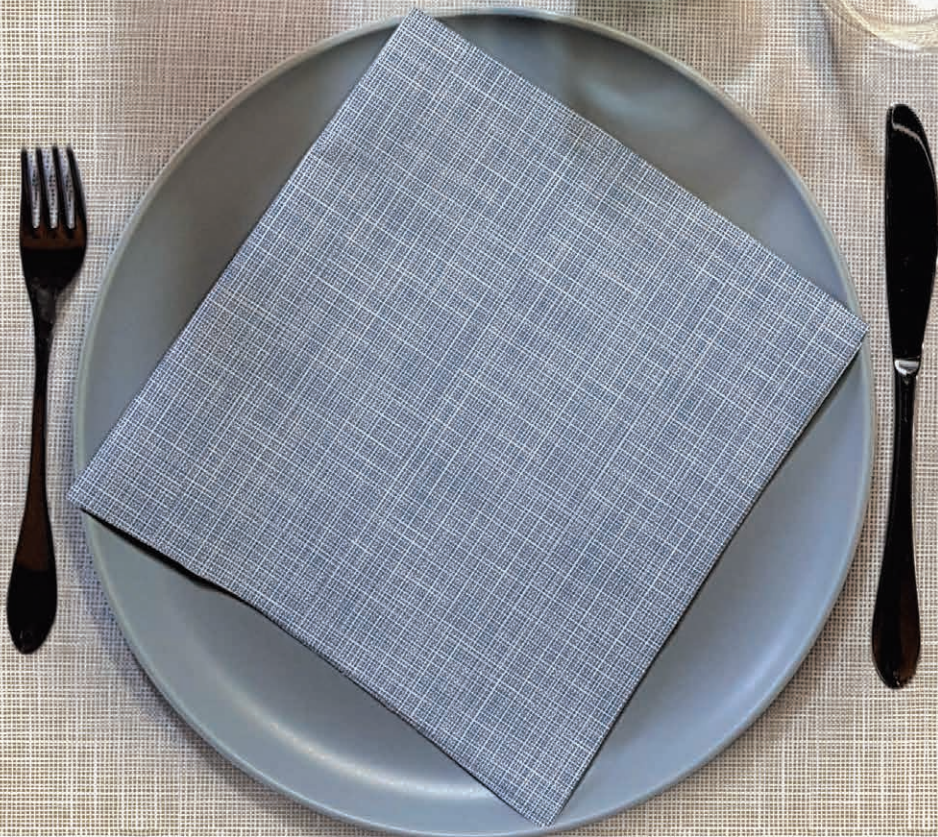

ARANCIO cod. 6
40X40: 40FD6
100X100: 100FD6

MARRONE cod. 17
40X40: 40FD17
100X100: 100FD17

BEIGE cod. 1
40X40: 40FD1
100X100: 100FD1

TEX

COMPOSTABLE

TEX

Tovagliolo 40 x 40

Runner piegato 0,4x1,20 – 04TX.....(codice colore)
Runner piegato 0,5x1,20 – 05TX.....(codice colore)